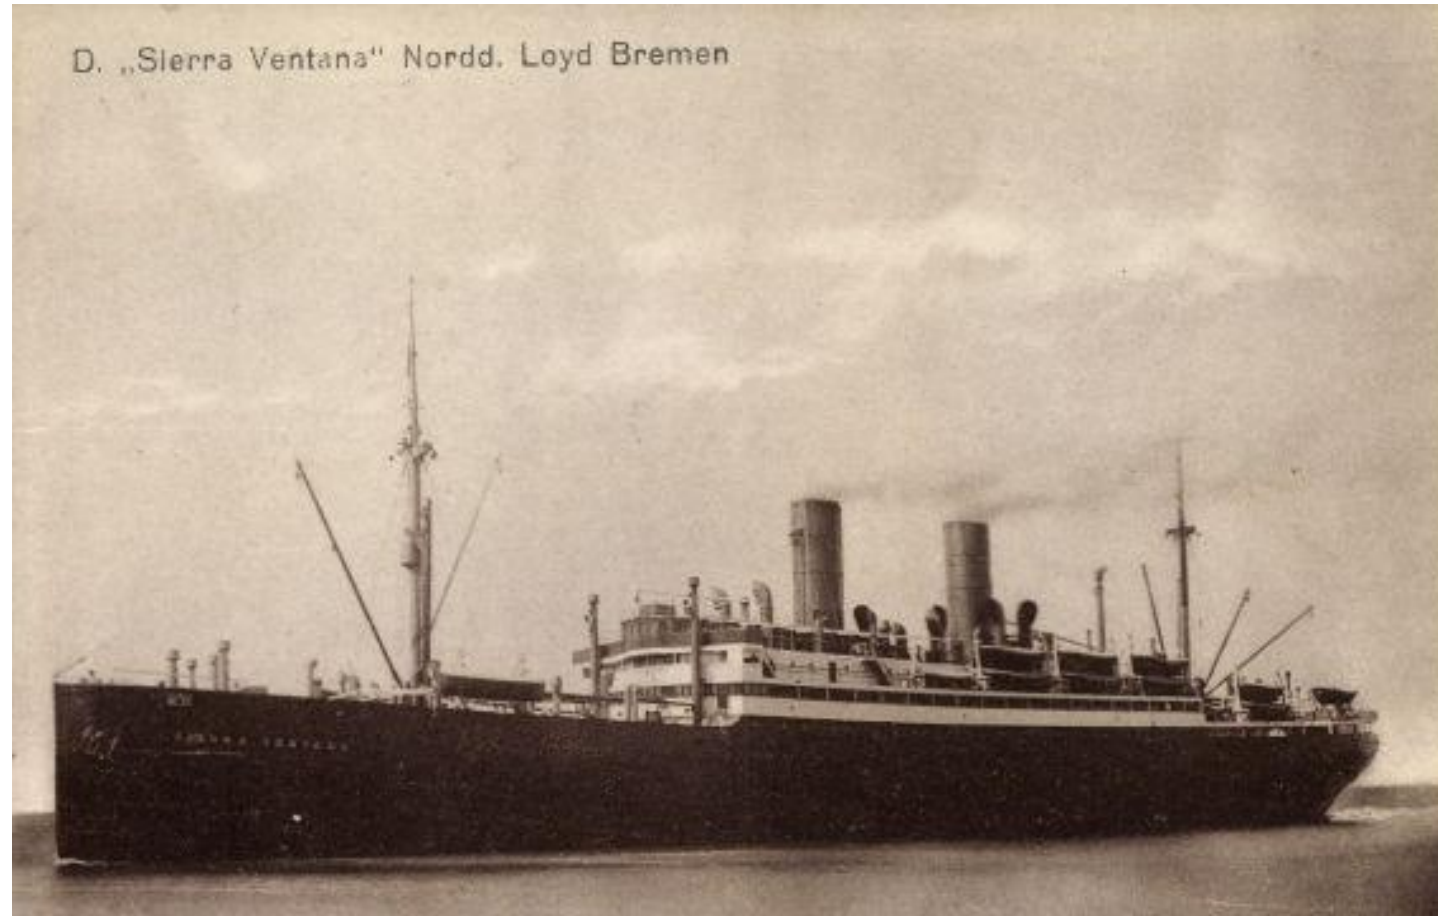

**Mennonite Passenger Lists for Brazil:
Sierra Ventana**

Departed 11 August 1930 and Arrived 29 August 1930

Compiled by Hermann Schirmacher 2020

AN ⁴	No.	Family No.	Name	First name / Vorname	Age / Alter	Status / Stand	Born abt / Geb um	Grandma No.	Notes / Bemerkungen
97	71	7.1	Loewen	Heinrich	53	married	1876	174173	
98	72	7.1	Loewen	Anna	47	married	1882	174167	nee Froese
99	73	7.1	Loewen	Heinrich	22	single	1908	174295	
102	76	7.1	Veer, de	Isaak	15		1914	516099	foster son of #174173
100	74	7.2	Berg	Heinrich	26	married	1903	174296	
101	75	7.2	Berg	Anna	26	married	1903	174294	nee Loewen
103	77	7.3	Boldt	Katharina	49	widow	1880		
104	78	7.3	Boldt	Jakob	17	single	1912		
105	79	7.4	Friesen	David	15		1914	1075022	
106	80	7.4	Friesen	Susanna	14		1915	1232790	
107	81	7.4	Friesen	Helena	18	single	1911	1232785	
108	82	7.5	Rogalski	Liese	24	married	1905	400632	nee Boschmann
109	83	7.5	Rogalski	Liese	3		1926	400683	
110	84	7.5	Rogalski	Franz	1		1928	400685	
111	85	7.5	Rogalski	Sara	2		1927	400684	
112	86	7.6	Hiebert	Agathe	44	widow	1885	407733	nee Boese
113	87	7.6	Hiebert	Abram	16	single	1913	408013	
114	88	7.6	Hiebert	Jakob	15		1914	408012	
115	89	7.6	Hiebert	David	11		1918	408014	
116	90	7.6	Hiebert	Agathe	7		1922	408015	
117	91	7.7	Friesen	Heinrich	30	married	1899	428081	
118	92	7.7	Friesen	Katharina	29	married	1900	517671	nee Klassen
119	93	7.7	Friesen	Heinrich	5		1924	517670	
120	94	7.7	Friesen	Anna	1		1929	1227823	
121	95	7.8	Friesen	Heinrich	45	married	1884	516647	
122	96	7.8	Friesen	Katharina	35	married	1894	516646	nee Wiebe