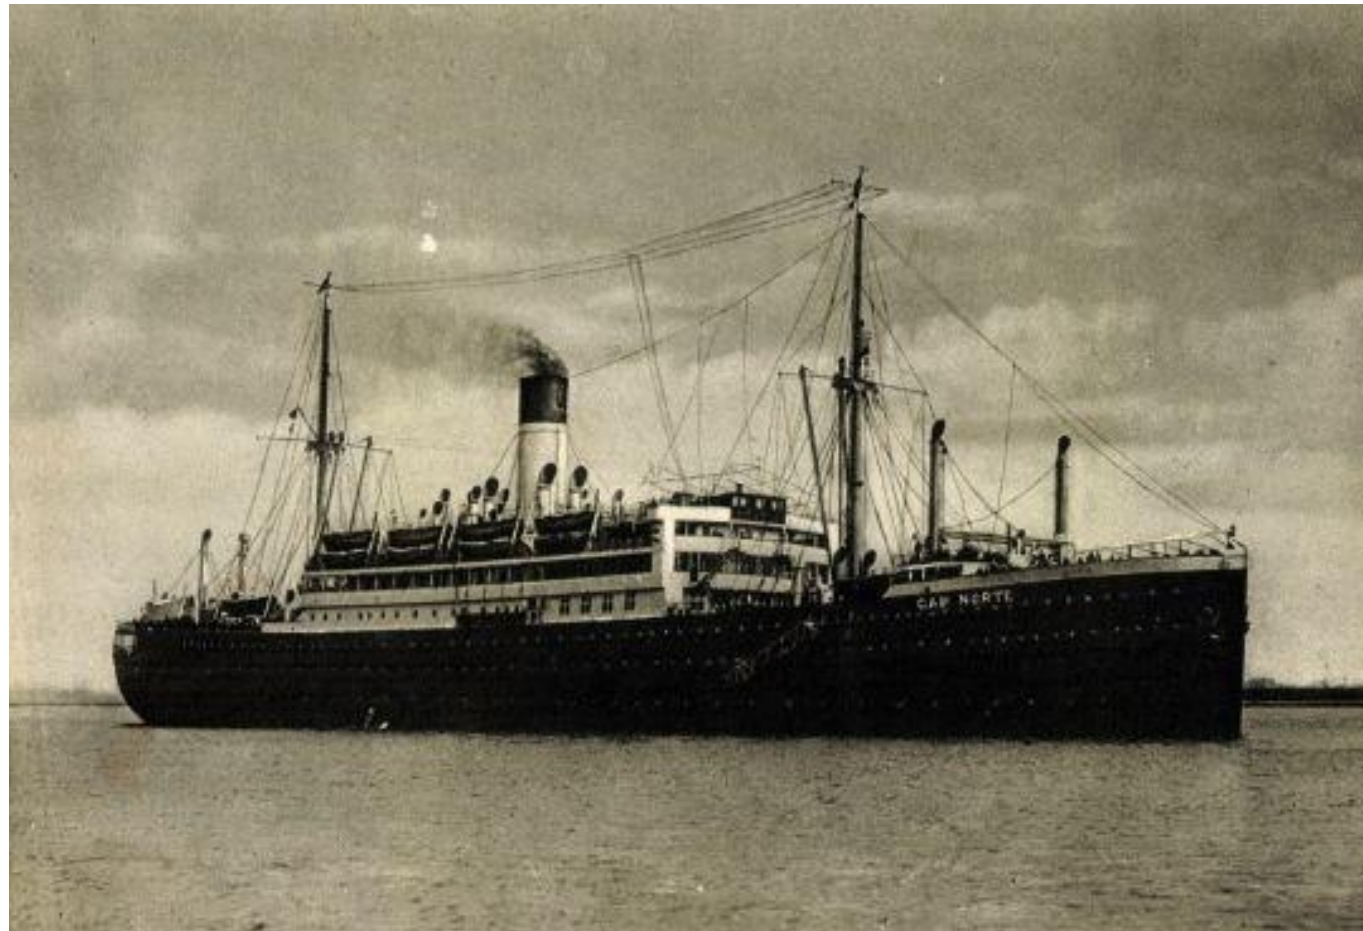

**Mennonite Passenger Lists for Brazil:**  
**Cap Norte**  
**Departed 26 June 1930 and Arrived 14 July 1930**  
**Compiled by Hermann Schirmacher 2020**

AN <sup>4</sup>	No.	Family No.	Name	First name / Vorname	Age / Alter	Status / Stand	Born abt / Geb um	Grandma No.	Notes / Bemerkungen
1	1	5.1	<b>Neufeld</b>	Wilhelm	67	married	1863	59561	
2	2	5.1	<b>Neufeld</b>	Margarete	52	married	1878	342668	
3	4	5.1	<b>Neufeld</b>	Heinrich	33	single	1897	477204	
4	3	5.1	<b>Neufeld</b>	Margarete	19	single	1911		
5	5	5.2	<b>Enns</b>	Maria	42	single	1888		
6	6	5.2	<b>Buhr</b>	Abram	29	married	1901	1057945	
7	7	5.2	<b>Buhr</b>	Katarina	27	married	1903		
8	8	5.2	<b>Buhr</b>	Kornelius	1		1929		
9	9	5.2	<b>Buhr</b>	Eliesabeth	42		1888	1057965	widow
10	10	5.3	<b>Krahn</b>	Agate	69		1861		widow
11	16	5.6	<b>Enns</b>	Franz	54	married	1876	552123	
12	17	5.6	<b>Enns</b>	Agathe	47	married	1883	918908	nee Martens
13	18	5.6	<b>Enns</b>	Melitta	11		1919	918909	
14	19	5.6	<b>Enns</b>	Hilda	9		1921	918910	
15	22	5.6	<b>Enns</b>	Heinrich	18		1912	516506	from his first marriage
16	21	5.6	<b>Enns</b>	Isaak Franz	20	single	1910	516521	from his first marriage
17	20	5.6	<b>Enns</b>	Jakob	22	single	1908	501201	from his first marriage
18	23	5.7	<b>Ewert</b>	Jakob	43	married	1887	517197	
19	24	5.7	<b>Ewert</b>	Maria	39	married	1891	517227	
20	25	5.7	<b>Ewert</b>	Willi	16		1914	517196	
21	26	5.7	<b>Ewert</b>	Hans	14		1916	517195	
22	27	5.7	<b>Ewert</b>	Selma	10		1920	517194	
23	33	5.9	<b>Paetkau</b>	Johann	56	married	1874	793084	
24	34	5.9	<b>Paetkau</b>	Anna	56	married	1874	793083	
25	35	5.9	<b>Paetkau</b>	Katarina	83	widdow	1847	498362	
26	36	5.1	<b>Neufeld</b>	Anna	18	single	1912		