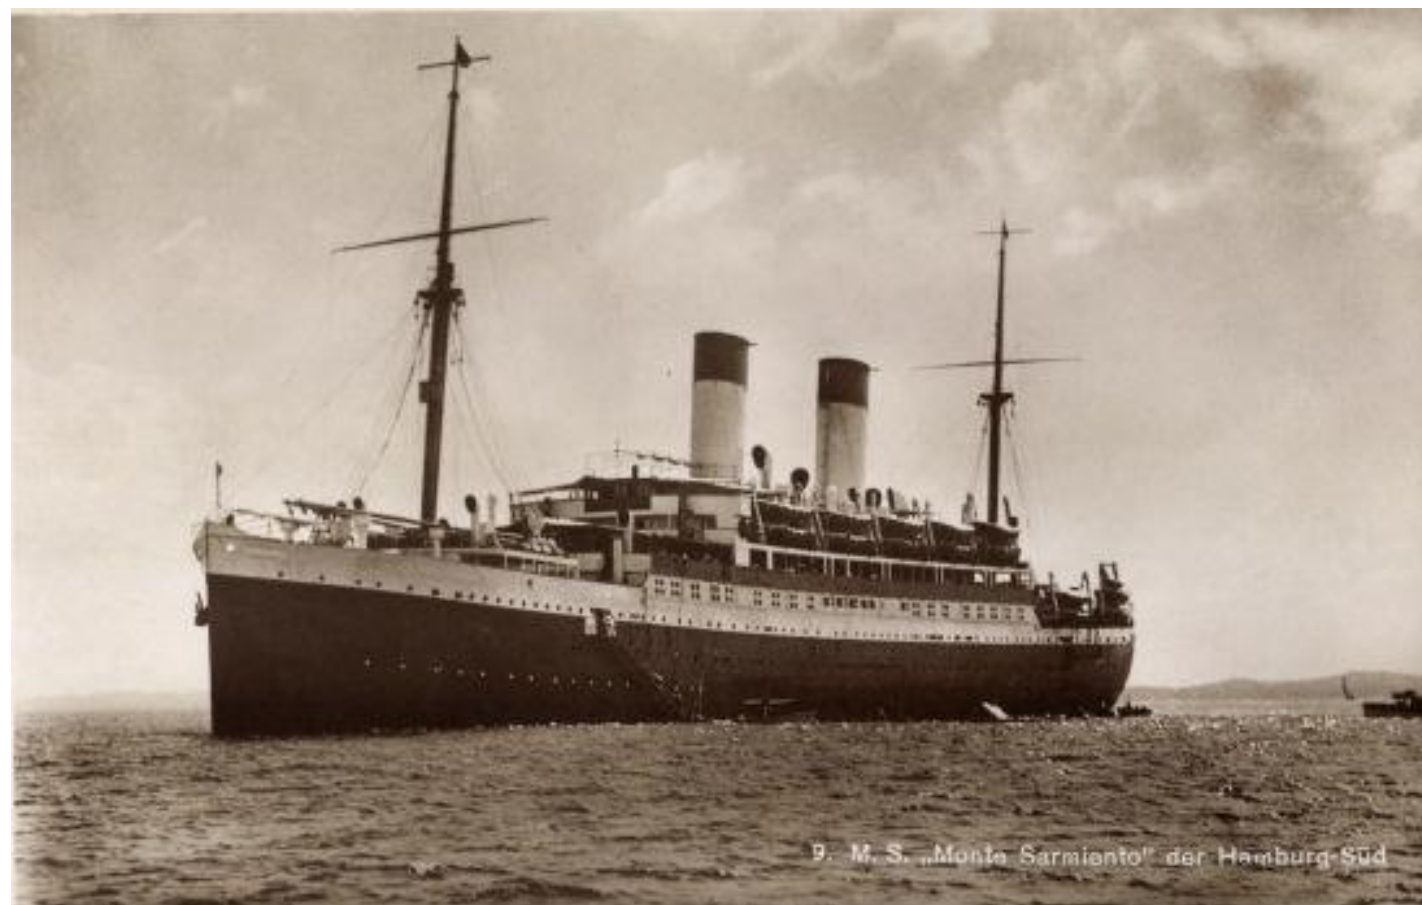

**Mennonite Passenger Lists for Brazil:  
Monte Sarmiento  
Departed 17 May 1930 and Arrived 4 June 1930  
Compiled by Hermann Schirmacher 2020**

AN <sup>4</sup>	Family No.	Name	First name / Vorname	Age / Alter	Status / Stand	Born abt / Geb um	Grandma No.	Notes / Bemerkungen
1	4.1	<b>Klassen</b>	Heinrich	23	married	1907		head
2	4.1	<b>Klassen</b>	Anna	19	married	1911		wife
3	4.1	<b>Klassen</b>	Anna	2		1928		daughter, HH: 2 months
4	4.2	<b>Wiebe</b>	Jacob	27	married	1903	517742	head
5	4.2	<b>Wiebe</b>	Helene	21	married	1909	517741	wife, nee Richert
6	4.2	<b>Wiebe</b>	Maria	1 mon		1929	513654	daughter
7	4.3	<b>Adrian</b>	Heinrich	27	married	1903	462749	head
8	4.3	<b>Adrian</b>	Katharina	26	married	1904	462748	wife, nee Klassen
9	4.3	<b>Adrian</b>	Katharina	4		1926	751386	daughter
10	4.4	<b>Baerg</b>	Abraham	68	married	1862	532289	head
11	4.4	<b>Baerg</b>	Maria	64	married	1866	532291	wife
12	4.4	<b>Baerg</b>	Wilhelm	25		1905	516083	son, he marries #516082
13	4.4	<b>Allert</b>	Johanna	18	single	1912	516082	alone, she marries #516083
14	4.5	<b>Epp</b>	Jakob	35	married	1895	515709	head
15	4.5	<b>Epp</b>	Helene	33	married	1897	515708	wife, nee Martins
16	4.5	<b>Epp</b>	Helene	7		1923	1025835	daughter
17	4.5	<b>Epp</b>	Johann	5		1925	1025832	son
18	4.5	<b>Epp</b>	Maria	4		1926	1025836	daughter
19	4.5	<b>Epp</b>	Katharina	3		1927	1025837	daughter
20	4.6	<b>Janzen</b>	Johann	47	married	1883	109558	head
21	4.6	<b>Janzen</b>	Luise	43	married	1887	109571	wife, nee Wedel
22	4.6	<b>Janzen</b>	Johannes	14		1916	123868	son
23	4.6	<b>Janzen</b>	Vera	9		1921	123869	daughter
24	4.6	<b>Janzen</b>	Sinaida	5		1925	123870	daughter
25	4.6	<b>Janzen</b>	Maria	1		1929	123871	daughter
26	4.6	<b>Janzen</b>	Luise	22	single	1908	123865	