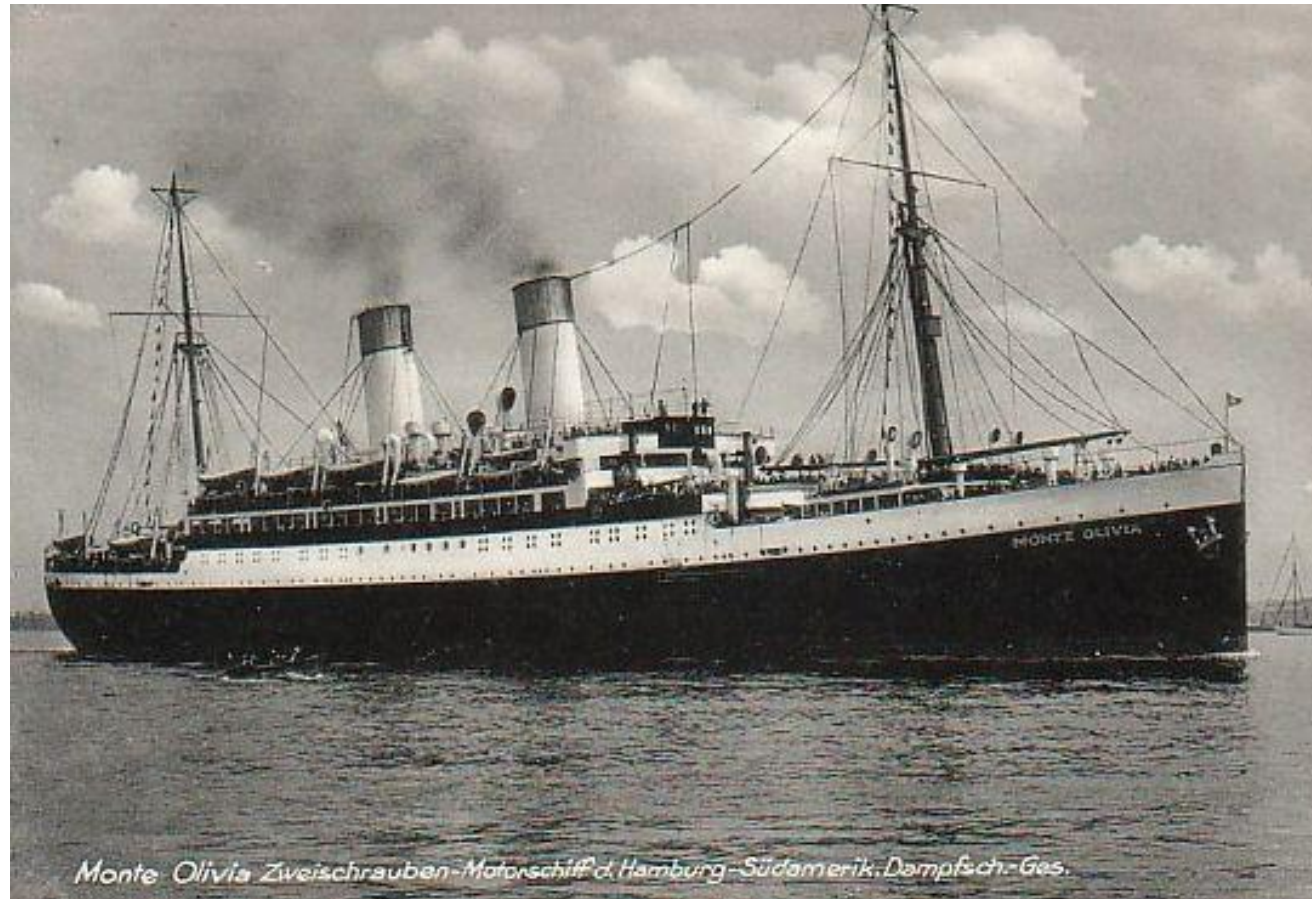

**Mennonite Passenger Lists for Brazil:  
Monte Olivia  
Departed 18 July 1931 and Arrived 6 August 1931  
Compiled by Hermann Schirmacher 2020**

*Monte Olivia Zweischauben-Motorschiff d. Hamburg-Südamerik. Dampfsch.-Ges.*